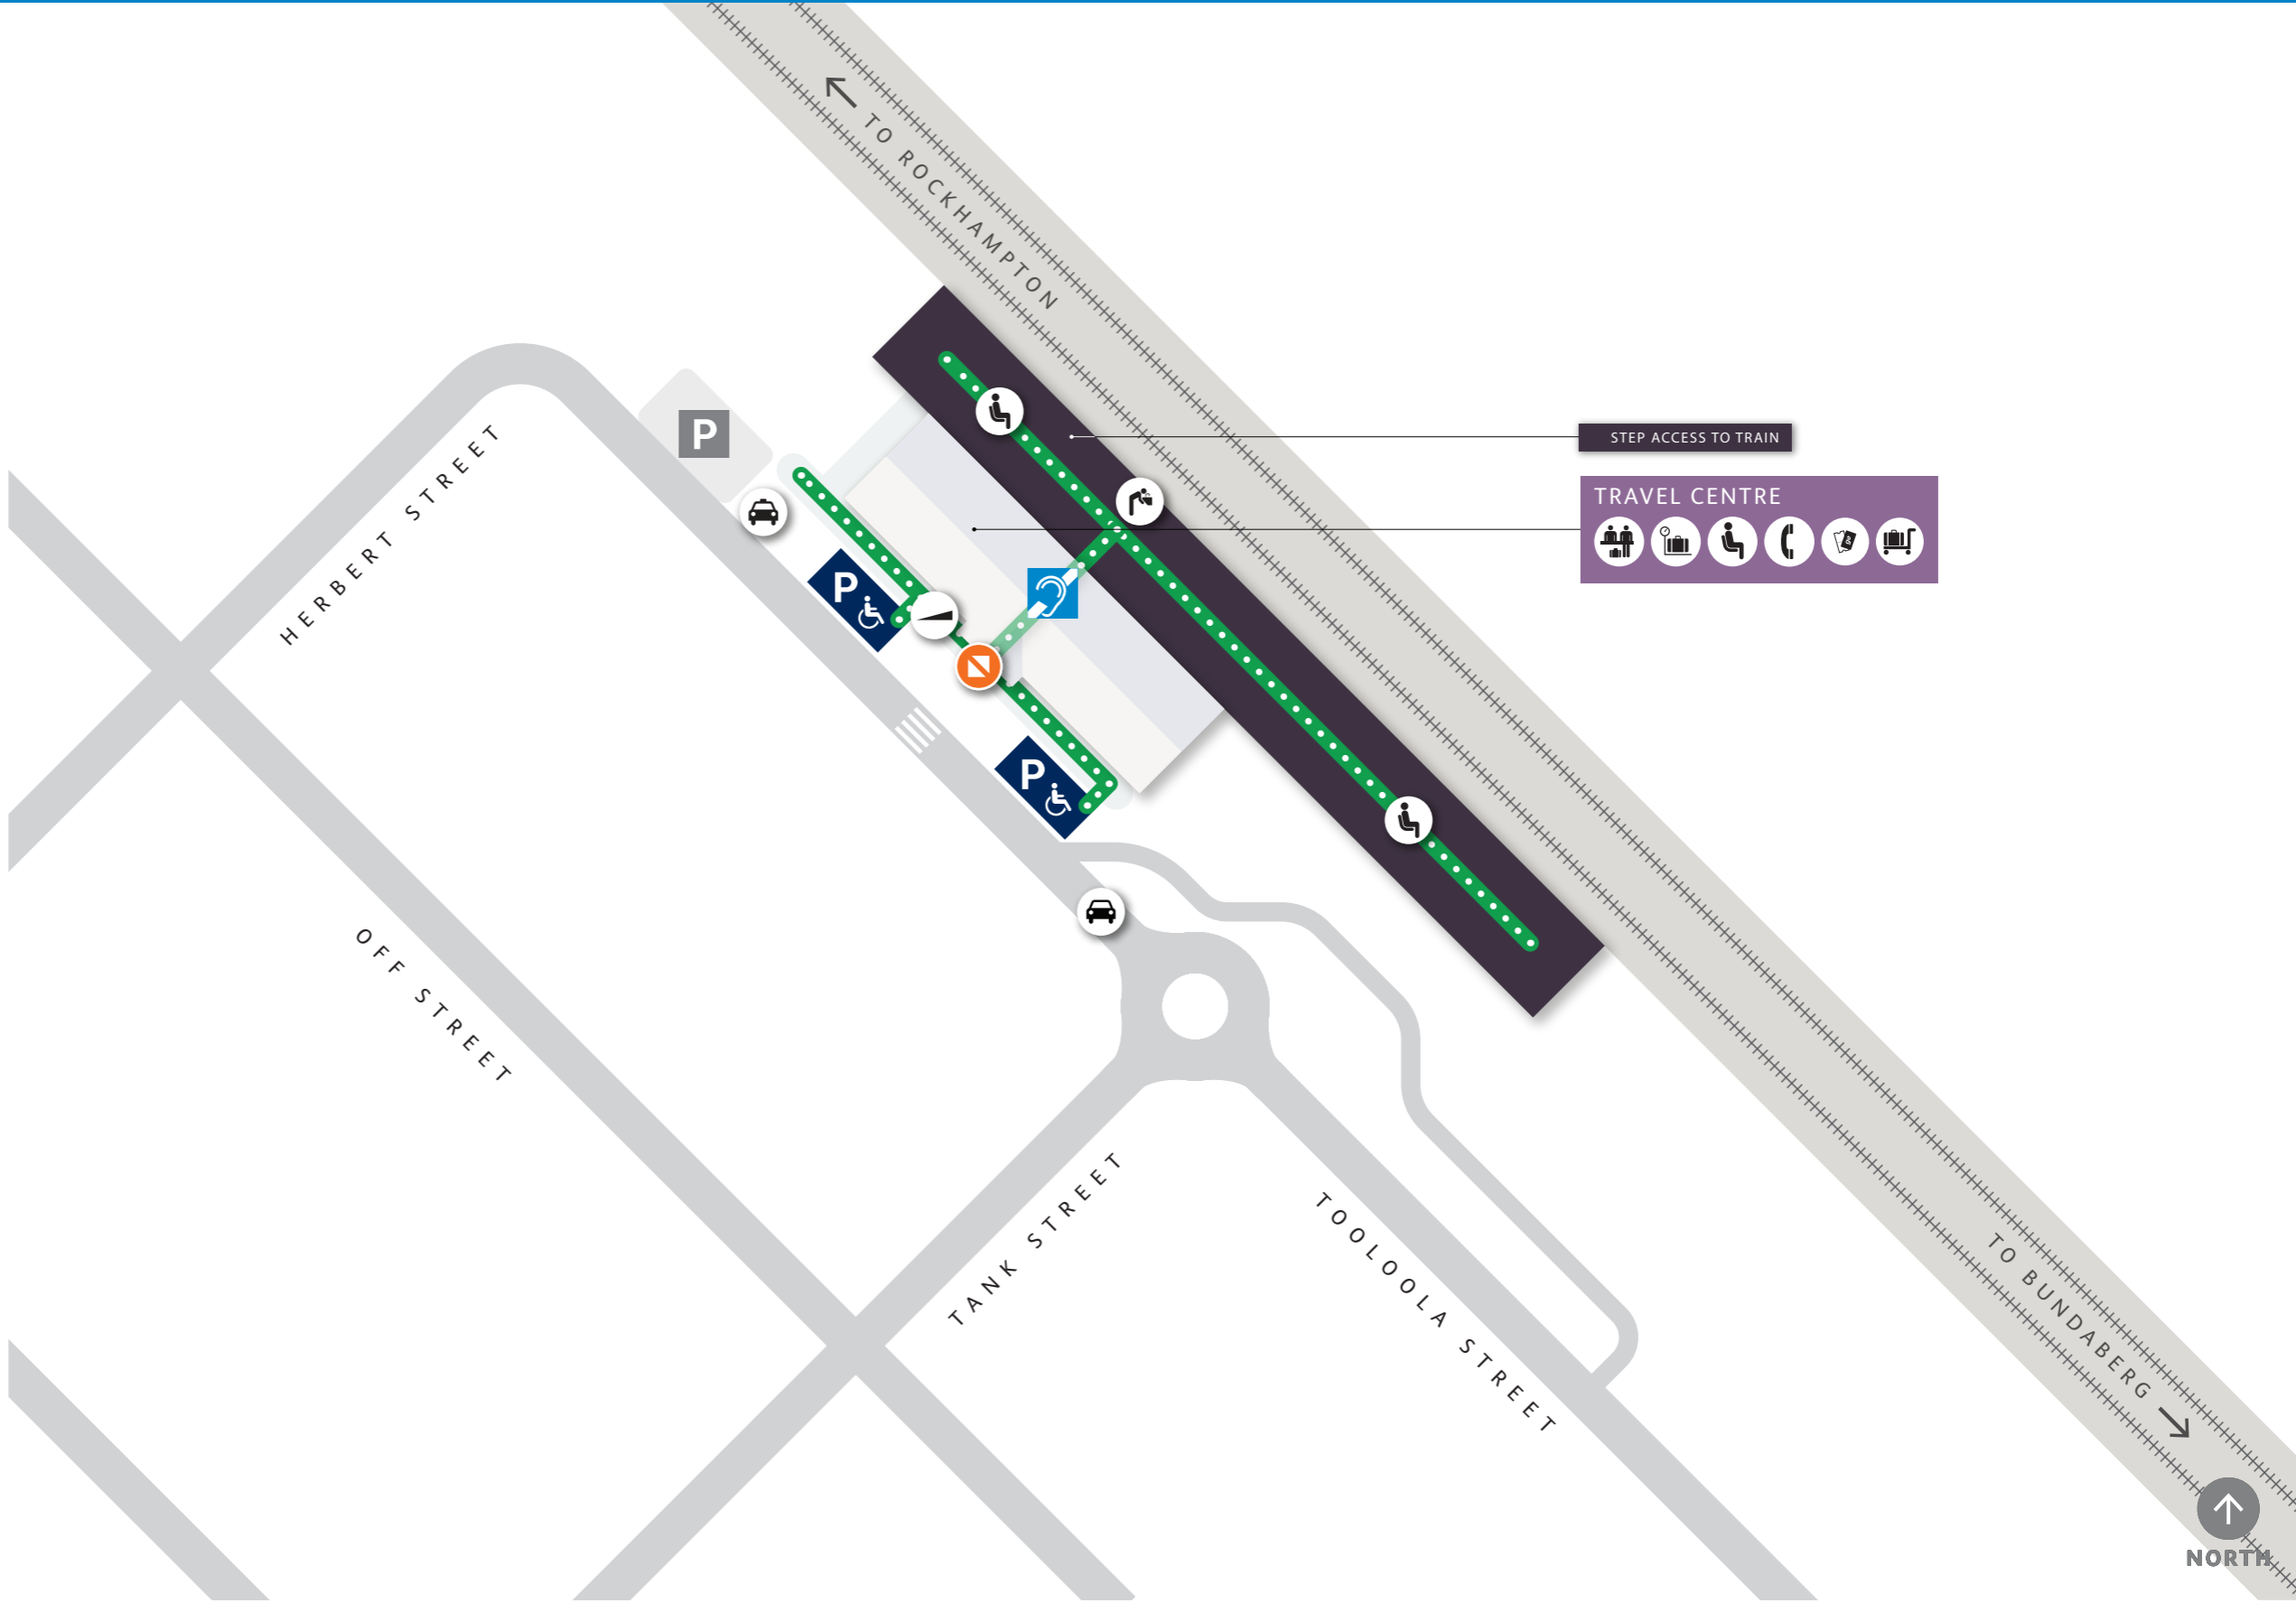

Gladstone Station Platform Access Map

STATION FEATURES

-  Hearing Loop
-  Tickets / Fares
-  Payphone
-  Entry
-  Pedestrian Path
-  Ramp
-  Luggage Check-in
-  Luggage Scales
-  Luggage Trolley
-  Vehicular Entry
-  Parking
-  Accessible Parking
-  Taxi
-  Customer Seating
-  Drinking Fountain

Design features of toilet and carparking facilities can vary between stations.